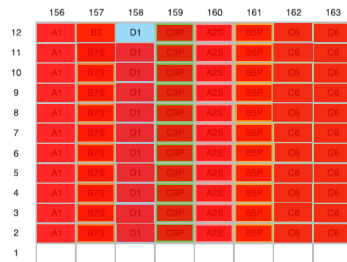

37 TAMPINES LANE

39 TAMPINES LANE

41 TAMPINES LANE

43 TAMPINES LANE

45 TAMPINES LANE

47 TAMPINES LANE

49 TAMPINES LANE

51 TAMPINES LANE

53 TAMPINES LANE

55 TAMPINES LANE

57 TAMPINES LANE

LEGEND

- 1-BEDROOM (Type A1)
- 1-BEDROOM + STUDY (Type A2S)
- 2-BEDROOM (Type B1 / B2 / B3)
- 2-BEDROOM PREMIUM (Type B4P / B5P / B6P)
- 2-BEDROOM + STUDY (Type B7S / B8S)
- 3-BEDROOM (Type C1 - C7)
- 3-BEDROOM PREMIUM (Type C8P / C9P / C10P)
- 4-BEDROOM (Type D1 / D2 / D3)
- 4-BEDROOM PREMIUM (Type D4P - D9P)
- 5-BEDROOM (Type E1 - E4)