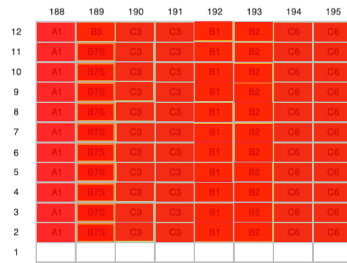

37 TAMPINES LANE

39 TAMPINES LANE

41 TAMPINES LANE

43 TAMPINES LANE

45 TAMPINES LANE

47 TAMPINES LANE

49 TAMPINES LANE

51 TAMPINES LANE

53 TAMPINES LANE

55 TAMPINES LANE

57 TAMPINES LANE

LEGEND

- 1-BEDROOM (Type A1)
- 1-BEDROOM + STUDY (Type A2S)
- 2-BEDROOM (Type B1 / B2 / B3)
- 2-BEDROOM PREMIUM (Type B4P / B5P / B6P)
- 2-BEDROOM + STUDY (Type B7S / B8S)
- 3-BEDROOM (Type C1 - C7)
- 3-BEDROOM PREMIUM (Type C8P / C9P / C10P)
- 4-BEDROOM (Type D1 / D2 / D3)
- 4-BEDROOM PREMIUM (Type D4P - D9P)
- 5-BEDROOM (Type E1 - E4)