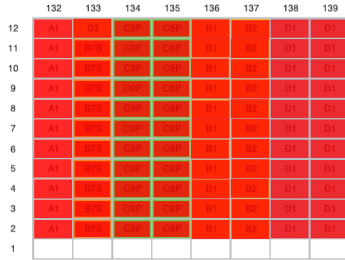

37 TAMPINES LANE

39 TAMPINES LANE

41 TAMPINES LANE

43 TAMPINES LANE

45 TAMPINES LANE

47 TAMPINES LANE

49 TAMPINES LANE

51 TAMPINES LANE

53 TAMPINES LANE

55 TAMPINES LANE

57 TAMPINES LANE

LEGEND

- 1-BEDROOM (Type A1)
- 1-BEDROOM + STUDY (Type A2S)
- 2-BEDROOM (Type B1 / B2 / B3)
- 2-BEDROOM PREMIUM (Type B4P / B5P / B6P)
- 2-BEDROOM + STUDY (Type B7S / B8S)
- 3-BEDROOM (Type C1 - C7)
- 3-BEDROOM PREMIUM (Type C8P / C9P / C10P)
- 4-BEDROOM (Type D1 / D2 / D3)
- 4-BEDROOM PREMIUM (Type D4P - D9P)
- 5-BEDROOM (Type E1 - E4)