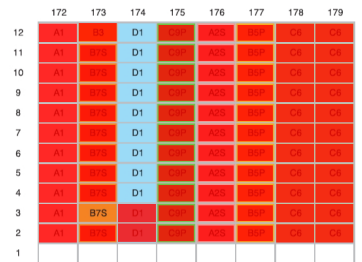

37 TAMPINES LANE

39 TAMPINES LANE

41 TAMPINES LANE

43 TAMPINES LANE

45 TAMPINES LANE

47 TAMPINES LANE

49 TAMPINES LANE

51 TAMPINES LANE

53 TAMPINES LANE

55 TAMPINES LANE

57 TAMPINES LANE

LEGEND

- 1-BEDROOM (Type A1)
- 1-BEDROOM + STUDY (Type A2S)
- 2-BEDROOM (Type B1 / B2 / B3)
- 2-BEDROOM PREMIUM (Type B4P / B5P / B6P)
- 2-BEDROOM + STUDY (Type B7S / B8S)
- 3-BEDROOM (Type C1 - C7)
- 3-BEDROOM PREMIUM (Type C8P / C9P / C10P)
- 4-BEDROOM (Type D1 / D2 / D3)
- 4-BEDROOM PREMIUM (Type D4P - D9P)
- 5-BEDROOM (Type E1 - E4)