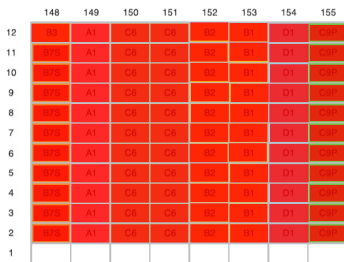

37 TAMPINES LANE

39 TAMPINES LANE

41 TAMPINES LANE

43 TAMPINES LANE

45 TAMPINES LANE

47 TAMPINES LANE

49 TAMPINES LANE

51 TAMPINES LANE

53 TAMPINES LANE

55 TAMPINES LANE

57 TAMPINES LANE

LEGEND

- 1-BEDROOM (Type A1)
- 1-BEDROOM + STUDY (Type A2S)
- 2-BEDROOM (Type B1 / B2 / B3)
- 2-BEDROOM PREMIUM (Type B4P / B5P / B6P)
- 2-BEDROOM + STUDY (Type B7S / B8S)
- 3-BEDROOM (Type C1 - C7)
- 3-BEDROOM PREMIUM (Type C8P / C9P / C10P)
- 4-BEDROOM (Type D1 / D2 / D3)
- 4-BEDROOM PREMIUM (Type D4P - D9P)
- 5-BEDROOM (Type E1 - E4)