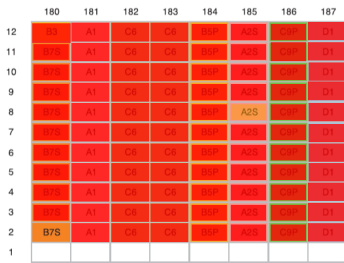

37 TAMPINES LANE

39 TAMPINES LANE

41 TAMPINES LANE

43 TAMPINES LANE

45 TAMPINES LANE

47 TAMPINES LANE

49 TAMPINES LANE

51 TAMPINES LANE

53 TAMPINES LANE

55 TAMPINES LANE

57 TAMPINES LANE

LEGEND

- 1-BEDROOM (Type A1)
- 1-BEDROOM + STUDY (Type A2S)
- 2-BEDROOM (Type B1 / B2 / B3)
- 2-BEDROOM PREMIUM (Type B4P / B5P / B6P)
- 2-BEDROOM + STUDY (Type B7S / B8S)
- 3-BEDROOM (Type C1 - C7)
- 3-BEDROOM PREMIUM (Type C8P / C9P / C10P)
- 4-BEDROOM (Type D1 / D2 / D3)
- 4-BEDROOM PREMIUM (Type D4P - D9P)
- 5-BEDROOM (Type E1 - E4)