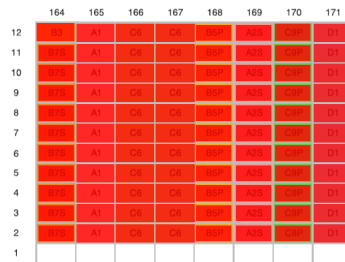

37 TAMPINES LANE

39 TAMPINES LANE

41 TAMPINES LANE

43 TAMPINES LANE

45 TAMPINES LANE

47 TAMPINES LANE

49 TAMPINES LANE

51 TAMPINES LANE

53 TAMPINES LANE

55 TAMPINES LANE

57 TAMPINES LANE

LEGEND

- 1-BEDROOM (Type A1)
- 1-BEDROOM + STUDY (Type A2S)
- 2-BEDROOM (Type B1 / B2 / B3)
- 2-BEDROOM PREMIUM (Type B4P / B5P / B6P)
- 2-BEDROOM + STUDY (Type B7S / B8S)
- 3-BEDROOM (Type C1 - C7)
- 3-BEDROOM PREMIUM (Type C8P / C9P / C10P)
- 4-BEDROOM (Type D1 / D2 / D3)
- 4-BEDROOM PREMIUM (Type D4P - D9P)
- 5-BEDROOM (Type E1 - E4)