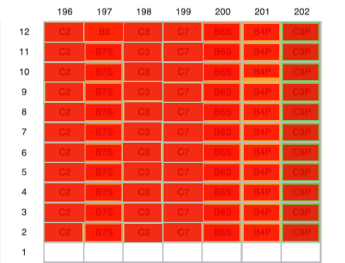

37 TAMPINES LANE

39 TAMPINES LANE

41 TAMPINES LANE

43 TAMPINES LANE

45 TAMPINES LANE

47 TAMPINES LANE

49 TAMPINES LANE

51 TAMPINES LANE

53 TAMPINES LANE

55 TAMPINES LANE

57 TAMPINES LANE

LEGEND

- 1-BEDROOM (Type A1)
- 1-BEDROOM + STUDY (Type A2S)
- 2-BEDROOM (Type B1 / B2 / B3)
- 2-BEDROOM PREMIUM (Type B4P / B5P / B6P)
- 2-BEDROOM + STUDY (Type B7S / B8S)
- 3-BEDROOM (Type C1 - C7)
- 3-BEDROOM PREMIUM (Type C8P / C9P / C10P)
- 4-BEDROOM (Type D1 / D2 / D3)
- 4-BEDROOM PREMIUM (Type D4P - D9P)
- 5-BEDROOM (Type E1 - E4)