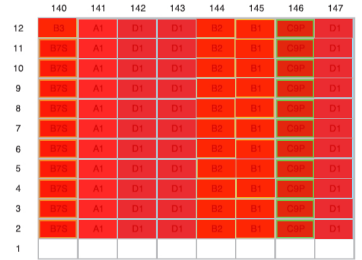

37 TAMPINES LANE

39 TAMPINES LANE

41 TAMPINES LANE

43 TAMPINES LANE

45 TAMPINES LANE

47 TAMPINES LANE

49 TAMPINES LANE

51 TAMPINES LANE

53 TAMPINES LANE

55 TAMPINES LANE

57 TAMPINES LANE

LEGEND

- 1-BEDROOM (Type A1)
- 1-BEDROOM + STUDY (Type A2S)
- 2-BEDROOM (Type B1 / B2 / B3)
- 2-BEDROOM PREMIUM (Type B4P / B5P / B6P)
- 2-BEDROOM + STUDY (Type B7S / B8S)
- 3-BEDROOM (Type C1 - C7)
- 3-BEDROOM PREMIUM (Type C8P / C9P / C10P)
- 4-BEDROOM (Type D1 / D2 / D3)
- 4-BEDROOM PREMIUM (Type D4P - D9P)
- 5-BEDROOM (Type E1 - E4)